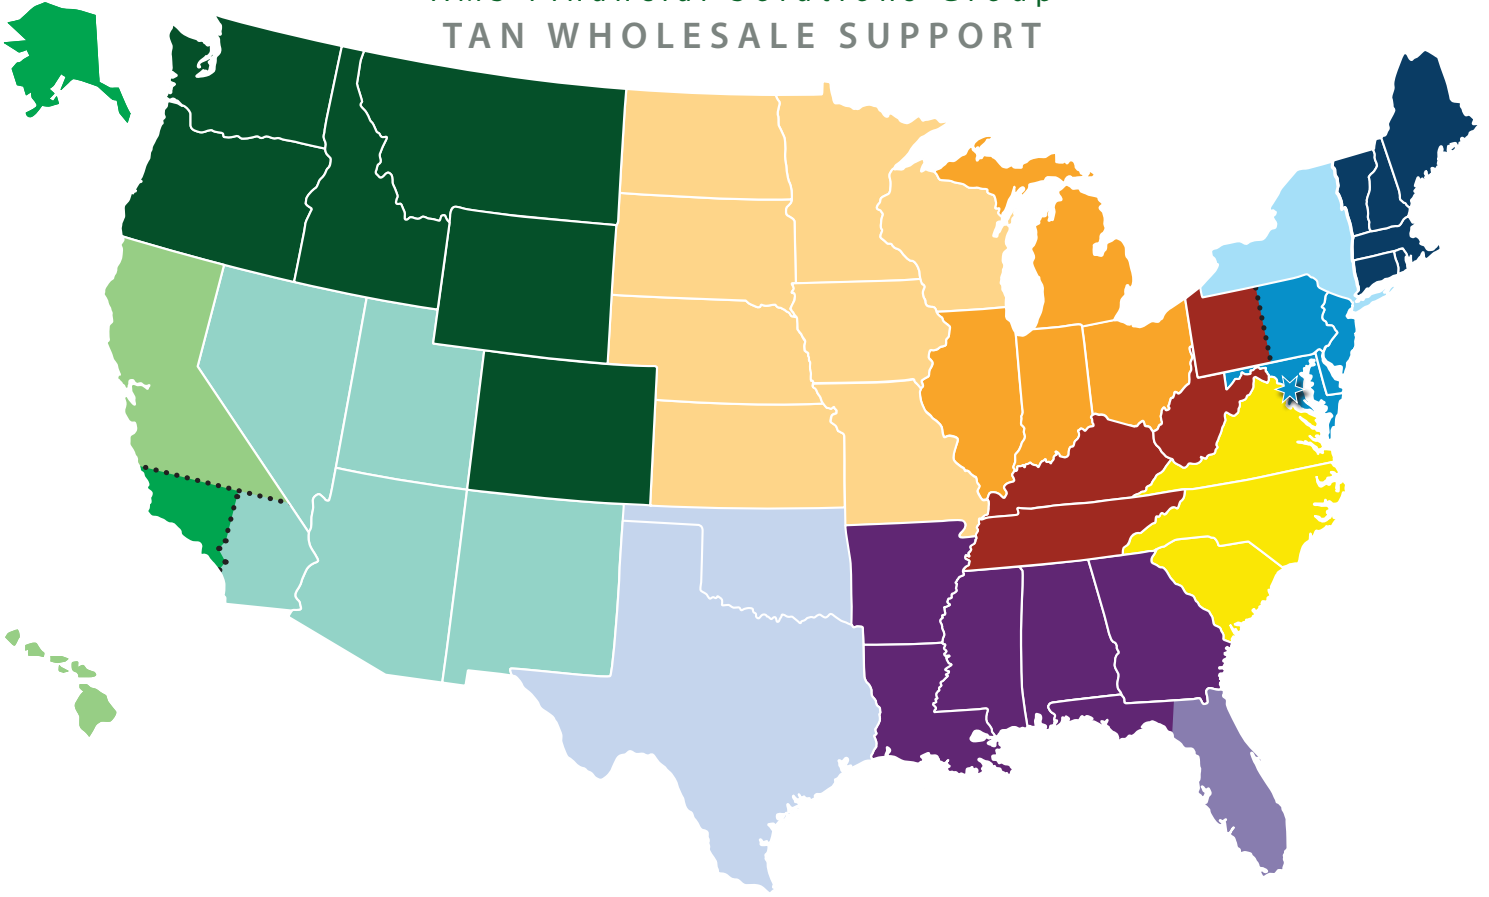

AMS Financial Solutions Group
TAN WHOLESALE SUPPORT

1700 City Farm Drive, Suite B
Baton Rouge, LA 70806
p: 225.930.0315
f: 225.456.2847
tan.amsfsg.com

External Support	Internal Support	Business Relationship Manager	Secondary Contact
Kevin Mulvehill	Collin Jones	Jenn Highfill	Bethany Sapienza
		Mariah Mack	Danielle Mestayer
Darryl Aube	Ashlann Hurley	Liz Hester	Missy Cobb
Kane Delzingaro	Frank Mitsos	Liz Warner	Missy Cobb
Nick Kleto	Todd Petroff	Kendra Shaddick	Missy Cobb
		Emily Henington	
Blake Grant	Todd Petroff	Courtney Boal	Missy Cobb
Megan O'Rourke	Frank Mitsos	Amy Lyons	Bethany Sapienza
Mark Mietus	Joshua Ibe	Tracy Green	Bethany Sapienza
		Madalyn Davis	Missy Cobb
Ben Thompson	Brittany Richardson	Bethany Sapienza	Bethany Sapienza
Keaton Fate	Brittany Richardson	Danielle Mestayer	Missy Cobb
		Jessica Thornton	Bethany Sapienza
Ryan Reckner	OPEN	Jennifer Masterson	Missy Cobb
Kris Coker	Cassie Jenson	Amanda Alires	Bethany Sapienza
Rick Gallego	Seth Thompson	Ashley Berg	Bethany Sapienza
		Annie Jarensin	Missy Cobb
Rene Patino	Cassie Jenson	Meghan Pleima	Danielle Mestayer
		Erin Gibbens	
Robert Dauk	Seth Thompson	Maria Alexiou	Danielle Mestayer
		Jessie Schoonover	Bethany Sapienza