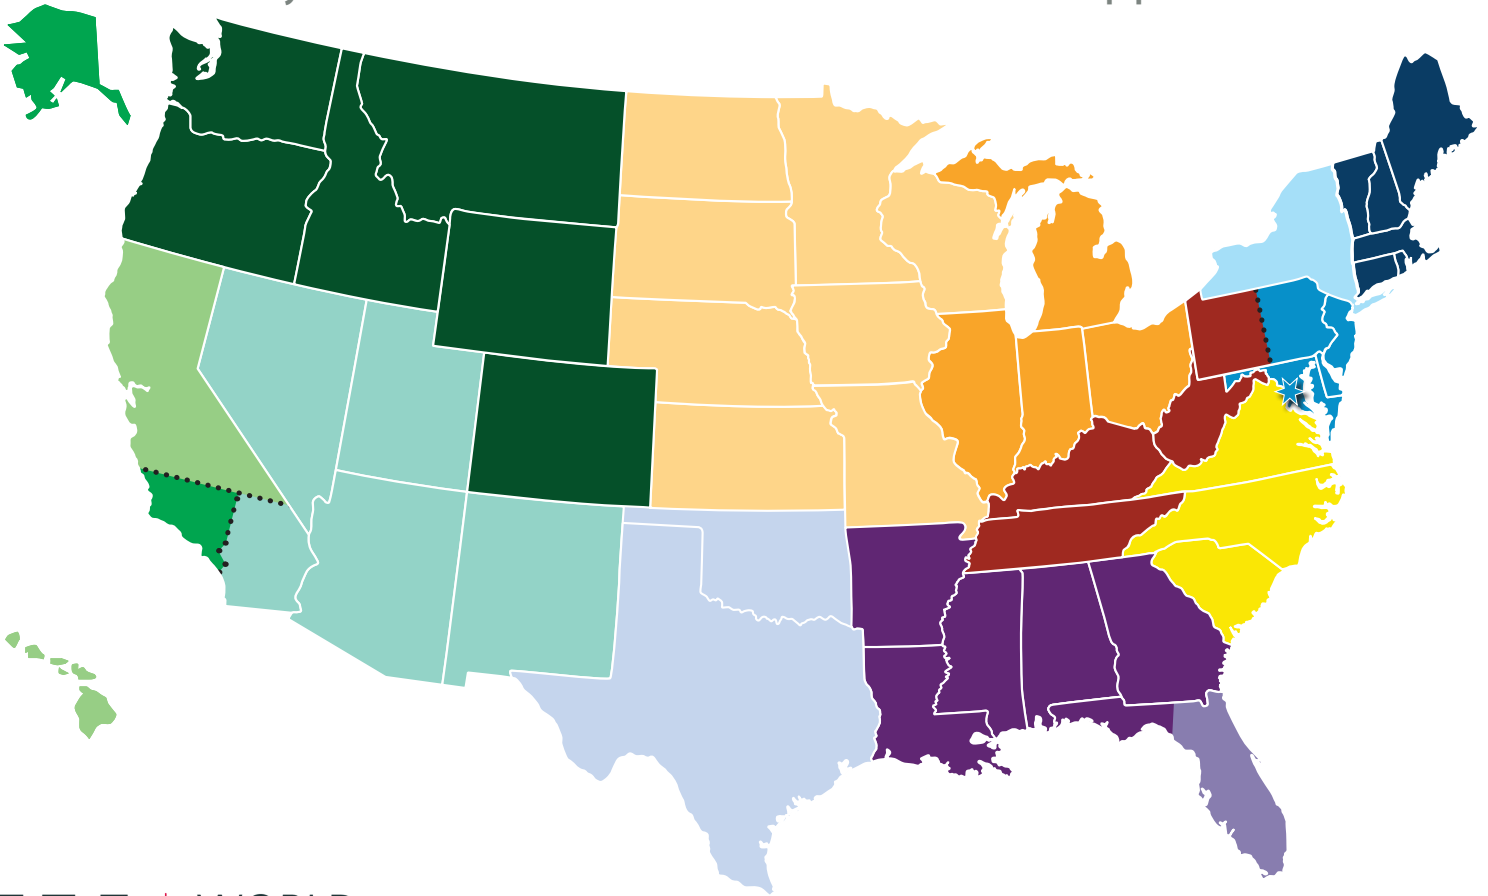

AMS Financial Solutions Group
Symetra Life Insurance Wholesale Support

External Support	Internal Support	Business Relationship Manager
Kevin Mulvehill	Collin Jones	Jenn Highfill
Darryl Aube	Ashlann Hurley	Jenn Highfill
Kane Delzingaro	Frank Mitsos	Jenn Highfill
Nick Kleto	Todd Petroff	Kendra Shaddick
		Emily Henington
Blake Grant	Todd Petroff	Courtney Boal
Megan O'Rourke	Frank Mitsos	Jenn Highfill
Mark Mietus	Joshua Ibe	Tracy Green
		Madalyn Davis
Ben Thompson	Brittany Richardson	Bethany Sapienza
Keaton Fate	Brittany Richardson	Danielle Mestayer
Ryan Reckner	OPEN	Jenn Highfill
Kris Coker	Cassie Jenson	Jenn Highfill
Rick Gallego	Seth Thompson	Ashley Berg
Rene Patino	Cassie Jenson	Jenn Highfill
OPEN	Seth Thompson	Jessie Schoonover