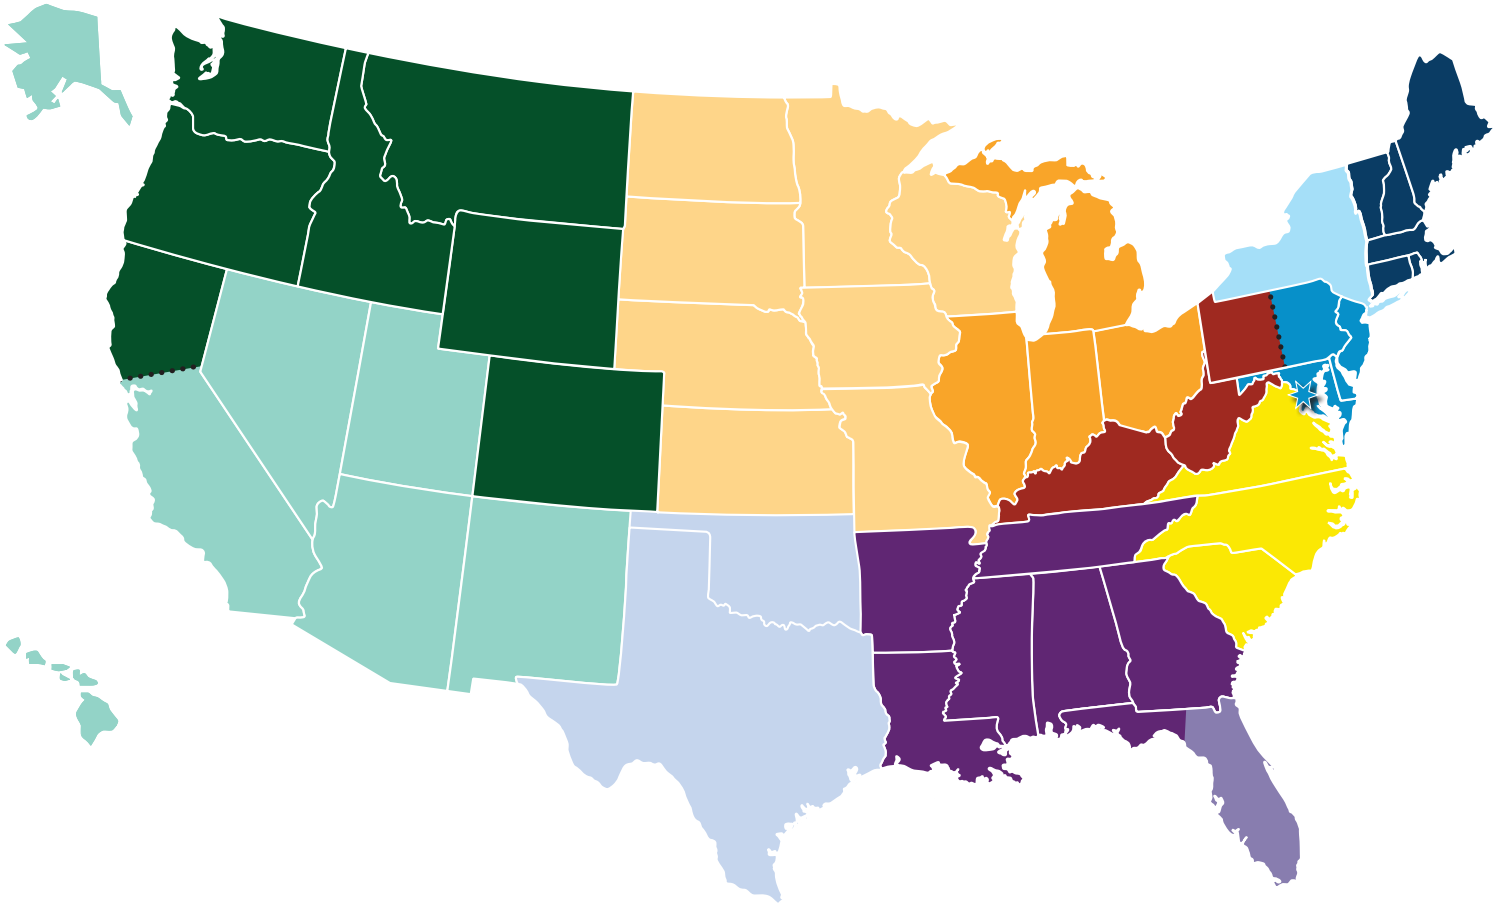

AMS Financial Solutions Group
KEY BANK WHOLESALE SUPPORT

External Support	Internal Support	Business Relationship Manager	Secondary Contact
Kevin Mulvehill	Collin Jones	Jenn Highfill	Bethany Sapienza
Darryl Aube	Ashlann Hurley	Liz Hester	Missy Cobb
Kane Delzingaro	Frank Mitsos	Liz Warner	Missy Cobb
Nick Kleto	Todd Petroff	Kendra Shaddick	Missy Cobb
Blake Grant	Todd Petroff	Courtney Boal	Missy Cobb
Megan O'Rourke	Frank Mitsos	Amy Lyons	Bethany Sapienza
Mark Mietus	Joshua Ibe	Tracy Green	Bethany Sapienza
		Madalyn Davis	Missy Cobb
Ben Thompson	Brittany Richardson	Bethany Sapienza	Bethany Sapienza
Keaton Fate	Brittany Richardson	Danielle Mestayer	Missy Cobb
		Jessica Thornton	Bethany Sapienza
Ryan Reckner	OPEN	Jennifer Masterson	Missy Cobb
Kris Coker	Cassie Jenson	Amanda Alires	Bethany Sapienza
Robert Dauk	Seth Thompson	Maria Alexiou	Danielle Mestayer
		Jessie Schoonover	Bethany Sapienza