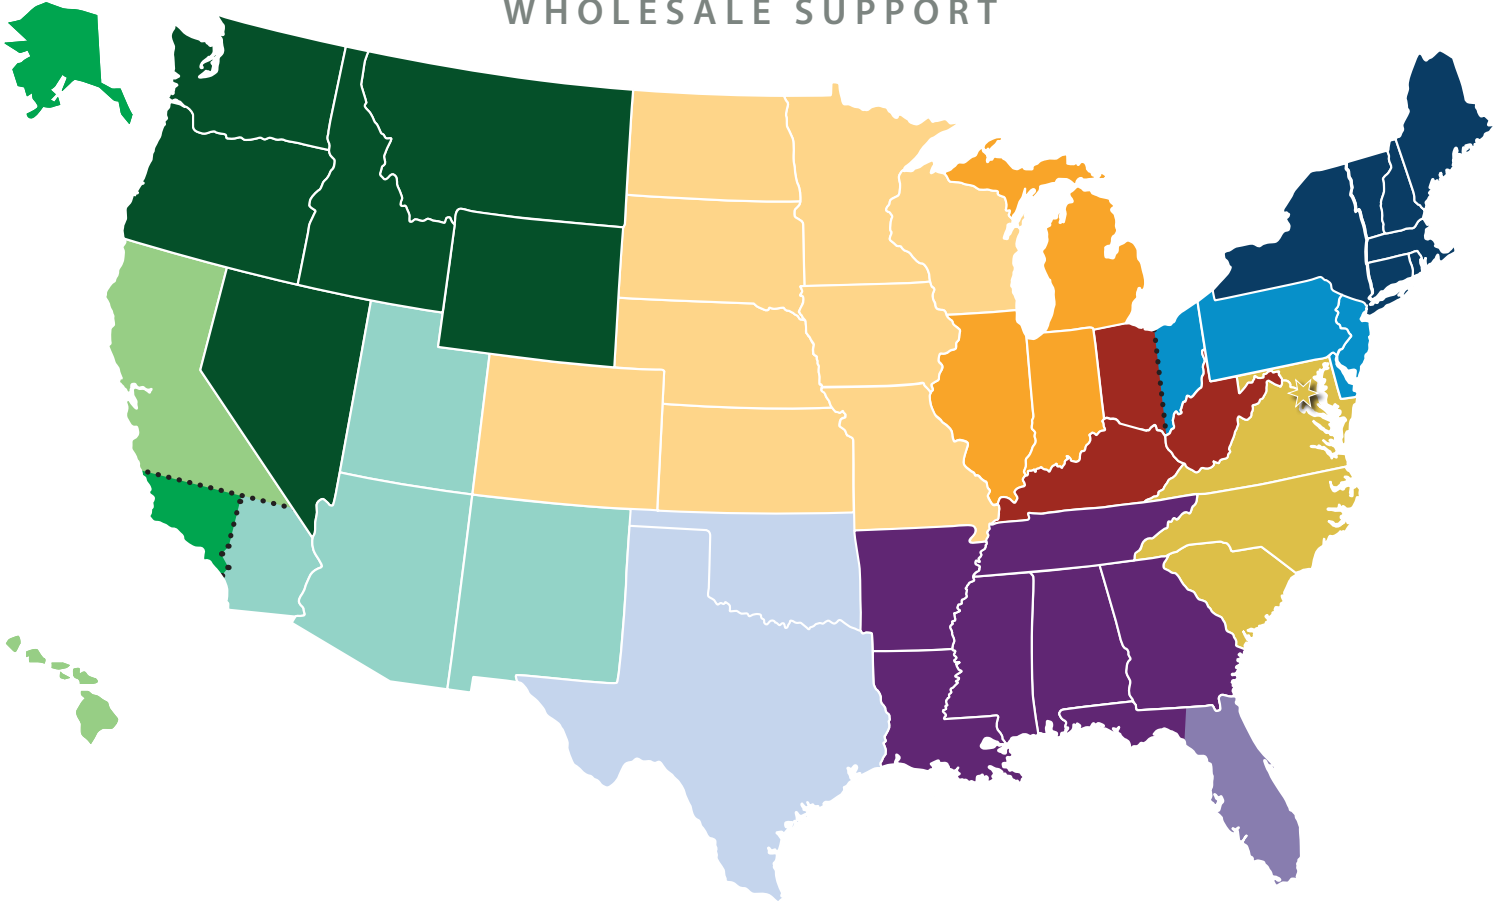

AMS Financial Solutions Group
WHOLESALE SUPPORT

External Support	Internal Support	Business Relationship Manager	Secondary Contact
Kevin Mulvehill	Collin Jones	Jenn Hardy	Bethany Sapienza
		Mariah Mack	Danielle Mestayer
Keith Collier	Nicole Mascio	Liz Warner	Missy Cobb
		Liz Hester	
Nick Kleto	Ashlann Hurley	Kendra Woehl	Missy Cobb
Blake Grant	Kirby Mitchell	Courtney Boal	Missy Cobb
Matthew Tarter	Frank Mitsos	Amy Lyons	Bethany Sapienza
Mark Mietus	Seth Thompson	Tracy Green	Bethany Sapienza
		Madalyn Davis	Missy Cobb
Ben Thompson	Khyler Randolph	Bethany Sapienza	Bethany Sapienza
Ernie Jones	Melissa Hodge	Danielle Mestayer	Missy Cobb
		Jessica Thornton	Bethany Sapienza
Jason Wolf	Matt Tomaino	Jennifer Masterson	Missy Cobb
OPEN	Ryan Reckner	Amanda Alires	Bethany Sapienza
		Emily Henington	Missy Cobb
Rick Gallego	Andrew Bower	Ashley Berg	Bethany Sapienza
		Annie Jarensin	Missy Cobb
Rene Patino	Cassie Jenson	Meghan Pleima	Danielle Mestayer
		Erin Gibbens	
OPEN	Ryan Reckner	Jessie Schoonover	Bethany Sapienza
		Maria Alexiou	Danielle Mestayer