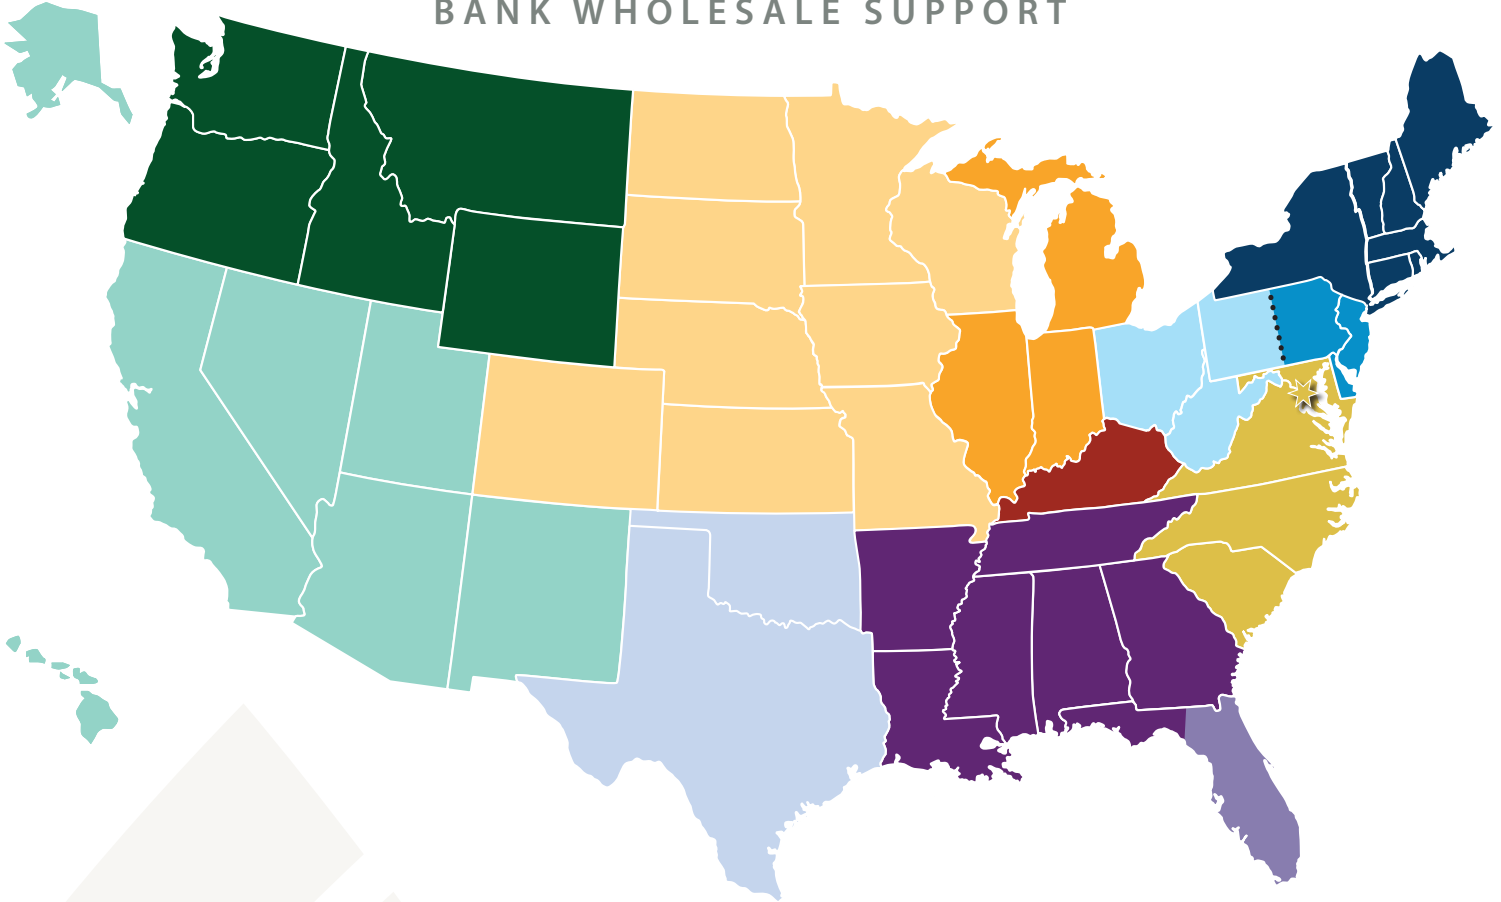

AMS Financial Solutions Group
BANK WHOLESAL E SUPPORT

External Support	Internal Support	Business Relationship Manager	Secondary Contact
Kevin Mulvehill	Collin Jones	Jenn Hardy	Bethany Sapienza
Keith Collier	Nicole Mascio	Liz Warner	Missy Cobb
Bryan Dugan	Joshua Ibe	Liz Hester	Missy Cobb
Nick Kleto	Ashlann Hurley	Kendra Woehl	Missy Cobb
Blake Grant	Todd Petroff	Courtney Boal	Missy Cobb
Matthew Tarter	Frank Mitsos	Amy Lyons	Bethany Sapienza
Mark Mietus	Briana Ford	Tracy Green	Bethany Sapienza
		Madalyn Davis	Missy Cobb
Ben Thompson	Brittany Richardson	Bethany Sapienza	Bethany Sapienza
Ernie Jones	Brittany Richardson	Danielle Mestayer	Missy Cobb
		Jessica Thornton	Bethany Sapienza
Jason Wolf	Ryan Reckner	Jennifer Masterson	Missy Cobb
Tresor Bayibsa	Kris Coker	Amanda Alires	Bethany Sapienza
		Emily Henington	Missy Cobb
Robert Sawyer	Ryan Reckner	Maria Alexiou	Danielle Mestayer
		Jessie Schoonover	Bethany Sapienza