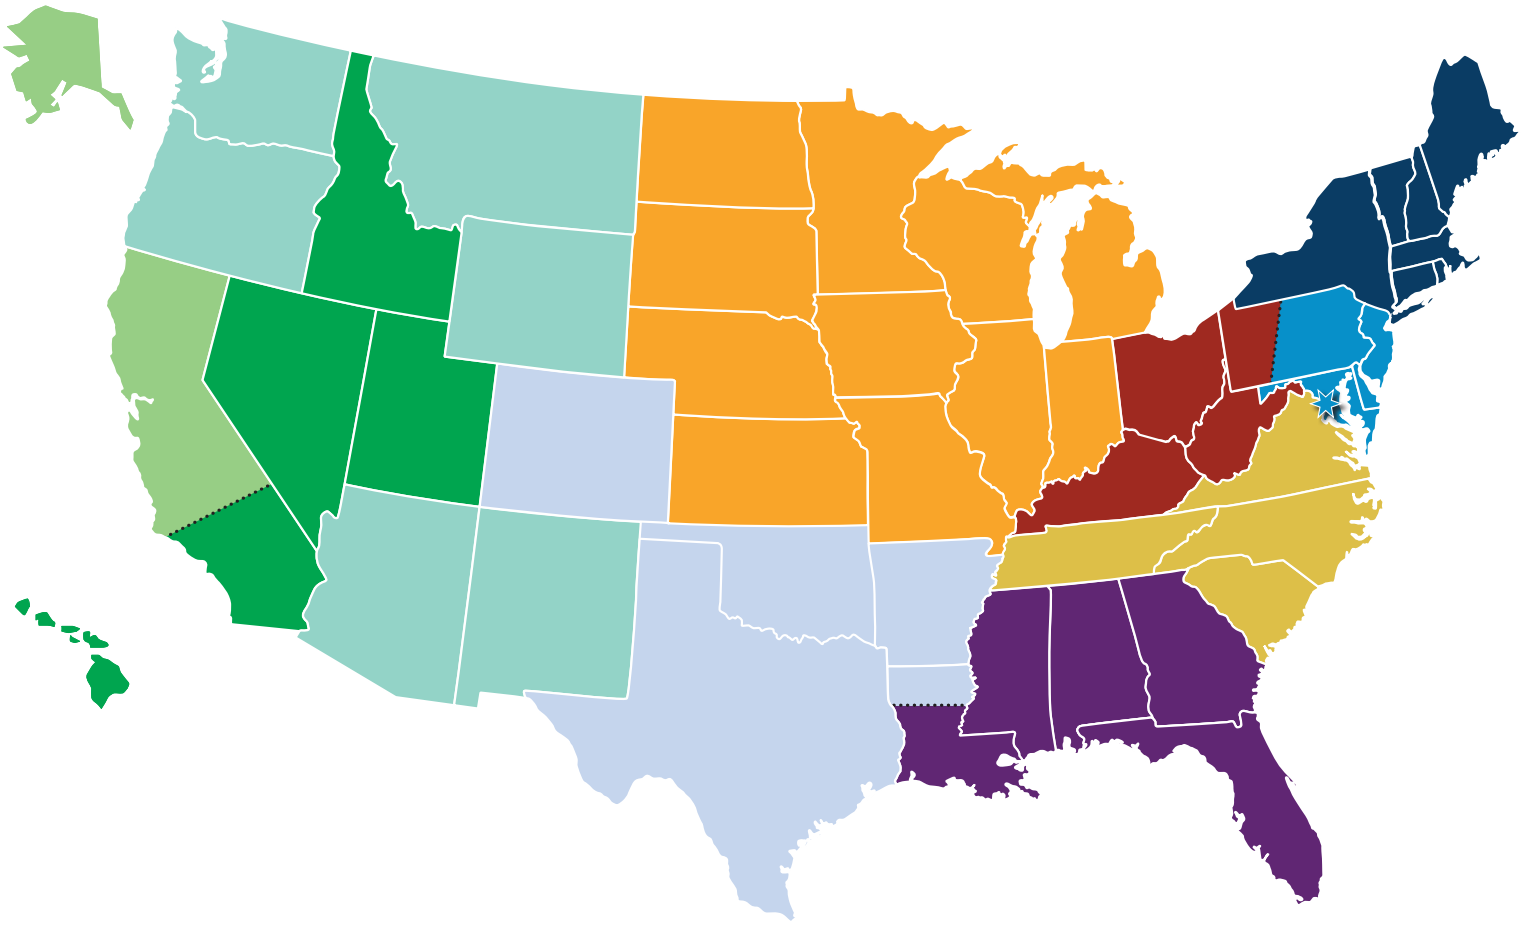

W H O L E S A L E S U P P O R T

| External Support | Internal Support | Business Relationship Manager | Secondary Contact |
|------------------------|------------------|-------------------------------|-------------------|
| Kevin Mulvehill | Matthew Tarter | Jenn Hardy | Bethany Sapienza |
| | | Josette Barkley | |
| Keith Collier | Ashlann Hurley | Liz Warner | Missy Cobb |
| Nick Kleto | Ashlann Hurley | Kendra Woehl | Missy Cobb |
| | | Liz Hester | |
| Blake Grant | Matthew Tarter | Courtney Boal | Missy Cobb |
| Mark Mietus | Stefan Reynolds | Tracy Green | Bethany Sapienza |
| | | Madalyn Davis | Missy Cobb |
| Ben Thompson | William Brown | Bethany Sapienza | Bethany Sapienza |
| Ernie Jones | William Brown | Danielle Mestayer | Missy Cobb |
| | | Jessica Thompson | Bethany Sapienza |
| David Kingsley | Ryan Reckner | Amanda Alires | Bethany Sapienza |
| | | Emily Henington | Missy Cobb |
| | | Mallory Petersen | |
| Rick Gallego | Stefan Reynolds | Ashley Berg | Bethany Sapienza |
| | | Annie Jarernsin | Missy Cobb |
| | | Jennifer Masterson | |
| Reed Austin | Ryan Reckner | Amy Lyons | Bethany Sapienza |
| | | Jessie Schoonover | |