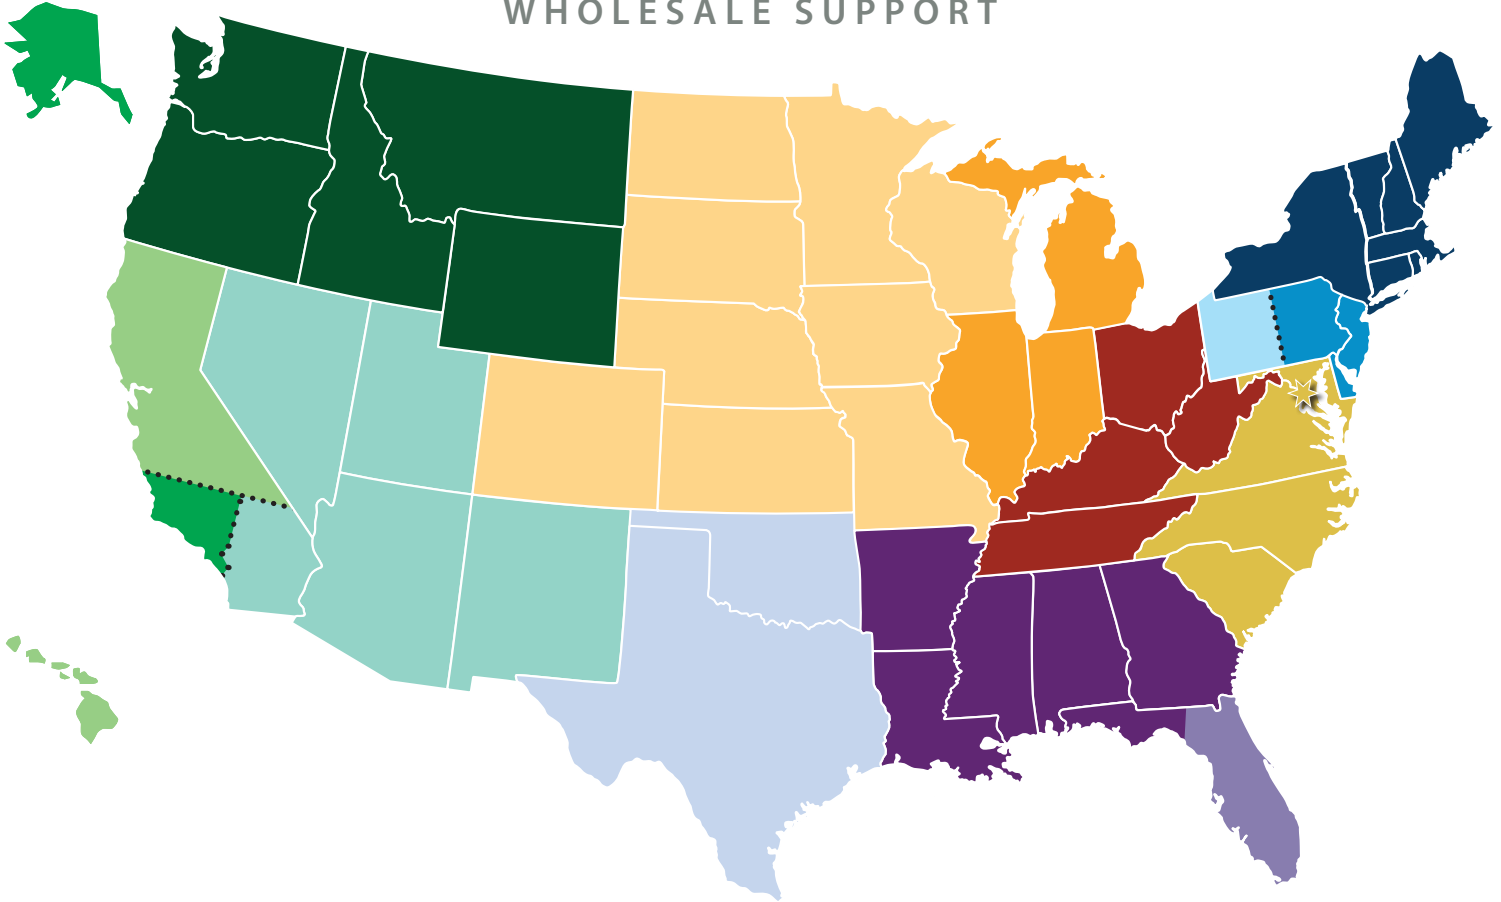

AMS Financial Solutions Group
WHOLESALE SUPPORT

External Support	Internal Support	Business Relationship Manager	Secondary Contact
Kevin Mulvehill	Collin Jones	Jenn Hardy	Bethany Sapienza
		Mariah Mack	Danielle Mestayer
Keith Collier	Nicole Mascio	Liz Warner	Missy Cobb
		Liz Hester	
Bryan Dugan	Joshua Ibe	Liz Hester	Missy Cobb
Nick Kleto	Ashlann Hurley	Kendra Woehl	Missy Cobb
Blake Grant	Todd Petroff	Courtney Boal	Missy Cobb
Matthew Tarter	Frank Mitsos	Amy Lyons	Bethany Sapienza
Mark Mietus	Briana Ford	Tracy Green	Bethany Sapienza
		Madalyn Davis	Missy Cobb
Ben Thompson	Brittany Richardson	Bethany Sapienza	Bethany Sapienza
Ernie Jones	Brittany Richardson	Danielle Mestayer	Missy Cobb
		Jessica Thornton	Bethany Sapienza
Jason Wolf	Ryan Reckner	Jennifer Masterson	Missy Cobb
Tresor Bayibsa	Kris Coker	Amanda Alires	Bethany Sapienza
		Emily Henington	Missy Cobb
Rick Gallego	Seth Thompson	Ashley Berg	Bethany Sapienza
		Annie Jarernsin	Missy Cobb
Rene Patino	Cassie Jenson	Meghan Pleima	Danielle Mestayer
		Erin Gibbens	
Robert Dauk	Seth Thompson	Maria Alexiou	Danielle Mestayer
		Jessie Schoonover	Bethany Sapienza