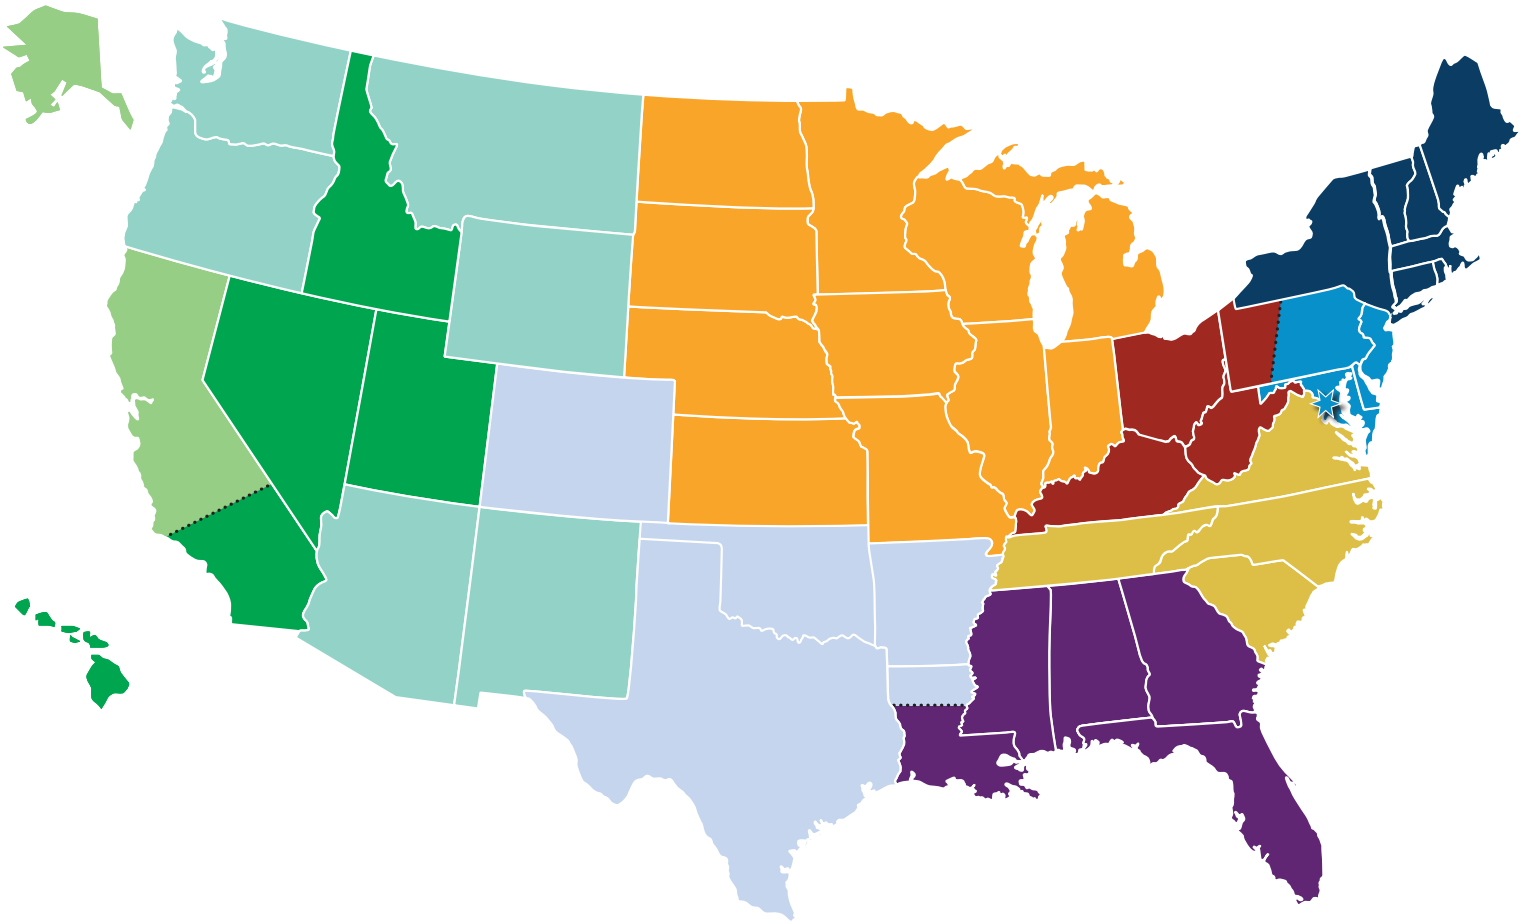

W H O L E S A L E S U P P O R T

External Support	Internal Support	Business Relationship Manager	Secondary Contact
Kevin Mulvehill	Matthew Tarter	Jenn Hardy	Bethany Sapienza
		Josette Barkley	
Keith Collier	Ashlann Hurley	Liz Warner	Missy Cobb
Nick Kleto	Ashlann Hurley	Kendra Woehl	Missy Cobb
		Liz Hester	
Blake Grant	Matthew Tarter	Courtney Boal	Missy Cobb
Mark Mietus	Stefan Reynolds	Tracy Green	Bethany Sapienza
		Madalyn Davis	Missy Cobb
Ben Thompson	William Brown	Bethany Sapienza	Bethany Sapienza
Ernie Jones	William Brown	Danielle Mestayer	Missy Cobb
		Jessica Thompson	Bethany Sapienza
David Kingsley	Ryan Reckner	Amanda Alires	Bethany Sapienza
		Emily Henington	Missy Cobb
		Mallory Petersen	
Rick Gallego	Stefan Reynolds	Ashley Berg	Bethany Sapienza
		Annie Jarernsin	Missy Cobb
		Jennifer Masterson	
Reed Austin	Ryan Reckner	Amy Lyons	Bethany Sapienza
		Jessie Schoonover	