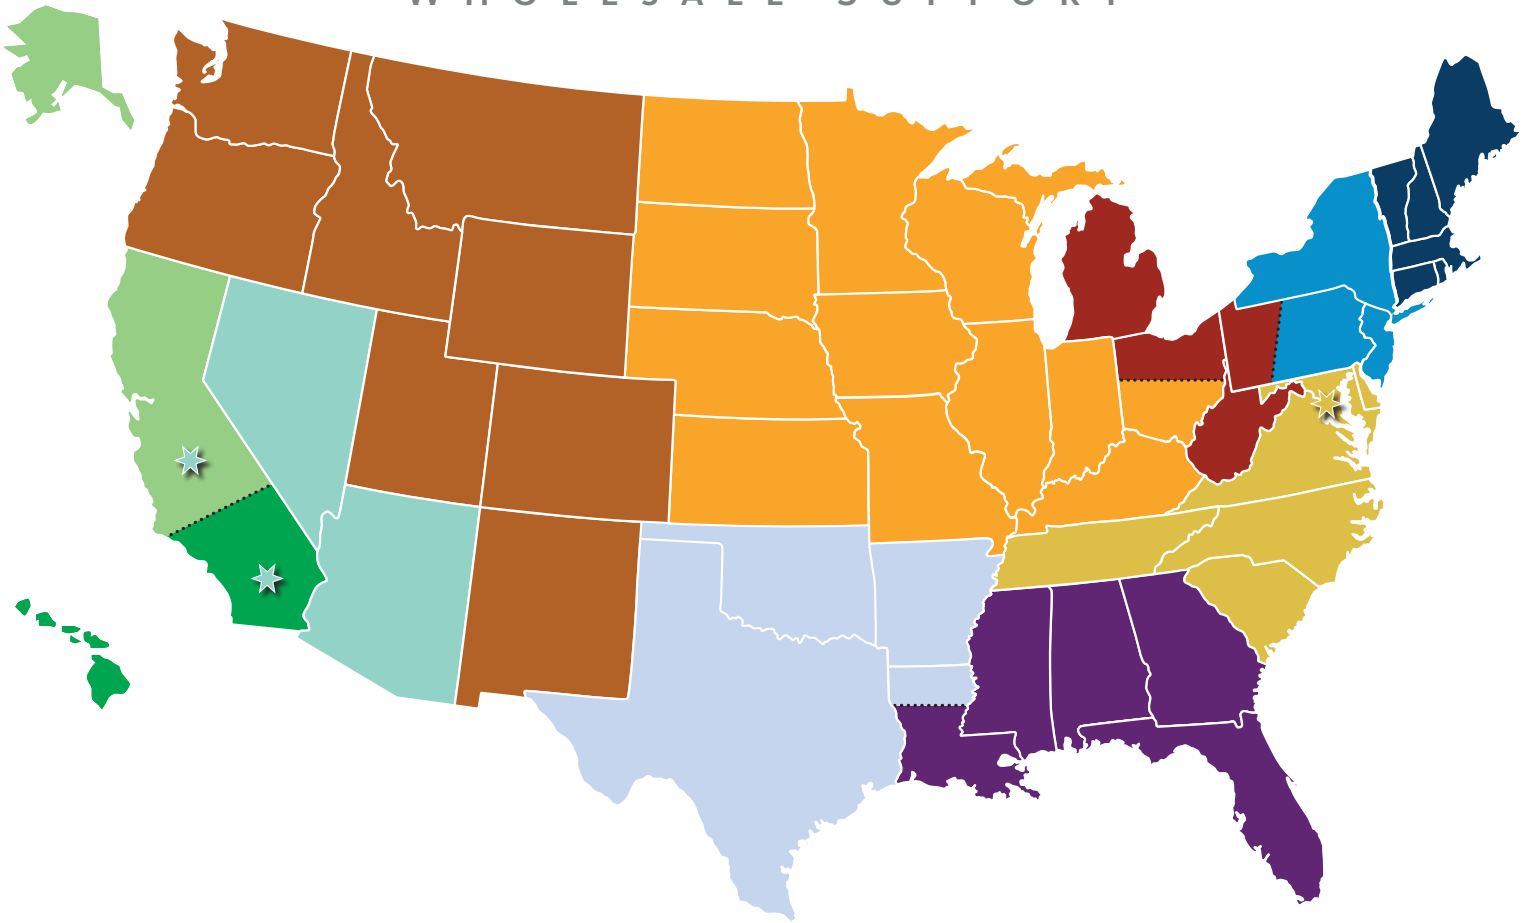

# W H O L E S A L E   S U P P O R T

External Support	Internal Support	Business Relationship Manager	Secondary Contact
<b>Kevin Mulvehill</b>	Matthew Tarter	Jenn Hardy	Bethany Sapienza
<b>Darryl Aube</b>	Ashlann Hurley	Liz Warner	Missy Cobb
<b>George Ziozios</b>	Ashlann Hurley	Kendra Woehl	Missy Cobb
		Liz Hester	
<b>Blake Grant</b>	Matthew Tarter	Courtney Boal	Missy Cobb
<b>Mark Mietus</b>	Joseph List	Alysea Samenski	Bethany Sapienza
		Madalyn Davis	Missy Cobb
<b>Brian Lippillo</b>	Ben Thompson	Bethany Sapienza	Bethany Sapienza
		Amy Lyons	
<b>Ernie Jones</b>	Ben Thompson	Danielle Mestayer	Missy Cobb
		Jessica Thompson	Bethany Sapienza
<b>Tom Thayer</b>	Andrew Bower	Jessie Schoonover	Bethany Sapienza
<b>David Kingsley</b>	Andrew Bower	Amanda Alires	Bethany Sapienza
		Emily Henington	Missy Cobb
		Jennifer Masterson	
<b>Rick Gallego</b>	Joseph List	Ashley Berg	Bethany Sapienza
		Jennifer Masterson	Missy Cobb
<b>Reed Austin</b>	Andrew Bower	Josette Barkley	Bethany Sapienza