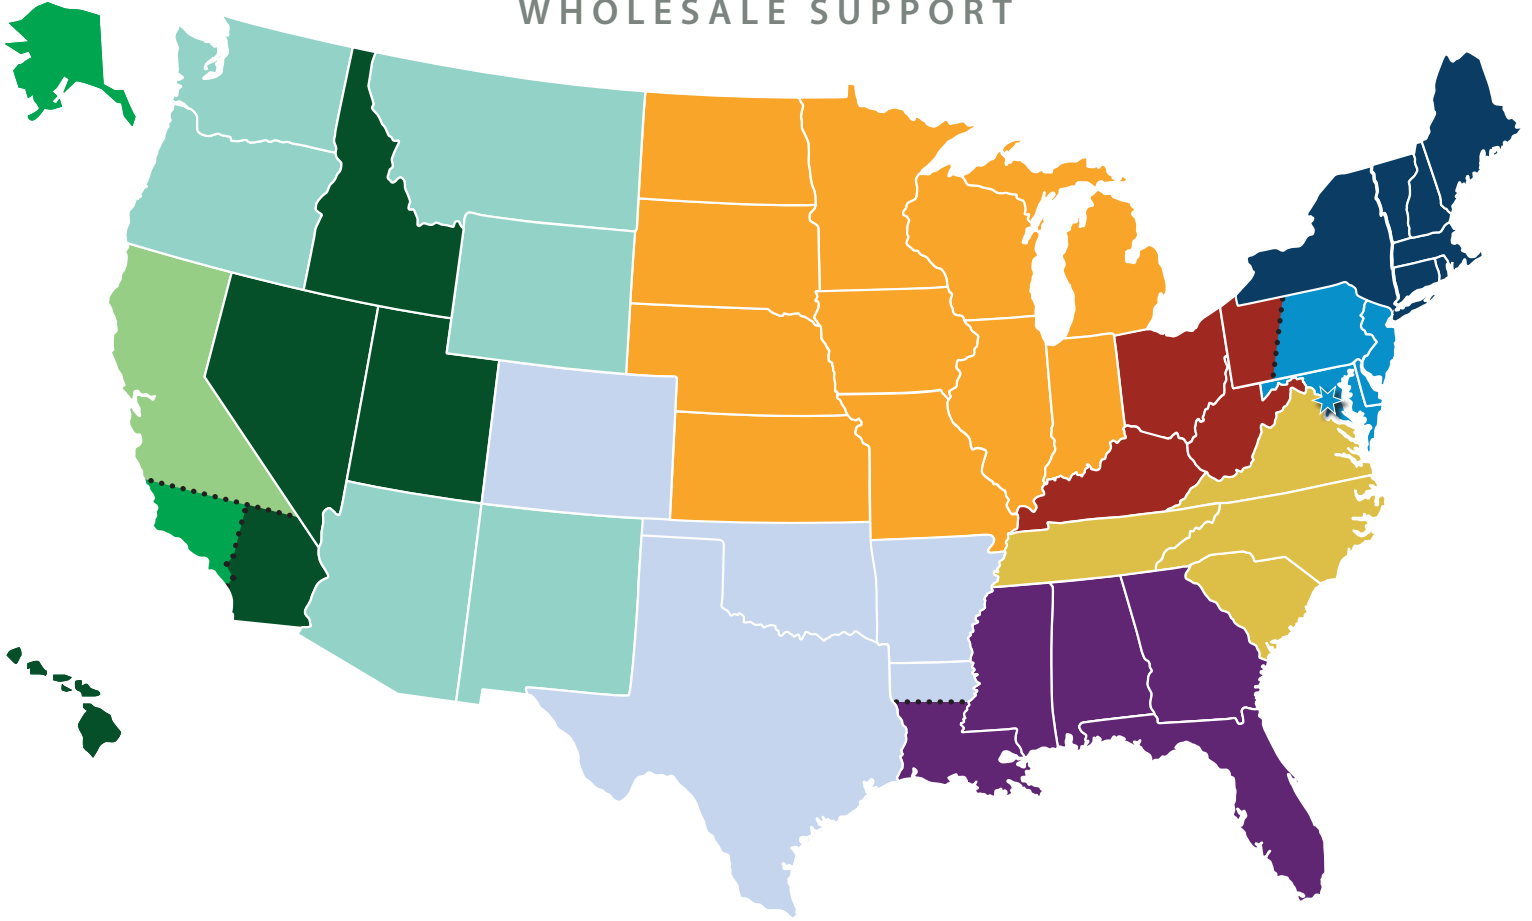

AMS Financial Solutions Group
WHOLESALE SUPPORT

External Support	Internal Support	Business Relationship Manager	Secondary Contact
Kevin Mulvehill	Matthew Tarter	Jenn Hardy	Bethany Sapienza
		Mariah Mack	
Keith Collier	Ashlann Hurley	Liz Warner	Missy Cobb
		Liz Hester	
Nick Kleto	Ashlann Hurley	Kendra Woehl	Missy Cobb
Blake Grant	Matthew Tarter	Courtney Boal	Missy Cobb
Mark Mietus	Seth Thompson	Tracy Green	Bethany Sapienza
		Madalyn Davis	Missy Cobb
Ben Thompson	OPEN	Bethany Sapienza	Bethany Sapienza
Ernie Jones	OPEN	Danielle Mestayer	Missy Cobb
		Jessica Thompson	Bethany Sapienza
David Kingsley	Ryan Reckner	Amanda Alires	Bethany Sapienza
		Emily Henington	Missy Cobb
Rick Gallego	Seth Thompson	Ashley Berg	Bethany Sapienza
		Annie Jarernsin	Missy Cobb
		Jennifer Masterson	
Rene Patino	Andrew Bower	Meghan Pleima	Danielle Mestayer
		Erin Gibbens	
Reed Austin	Ryan Reckner	Amy Lyons	Bethany Sapienza
		Jessie Schoonover