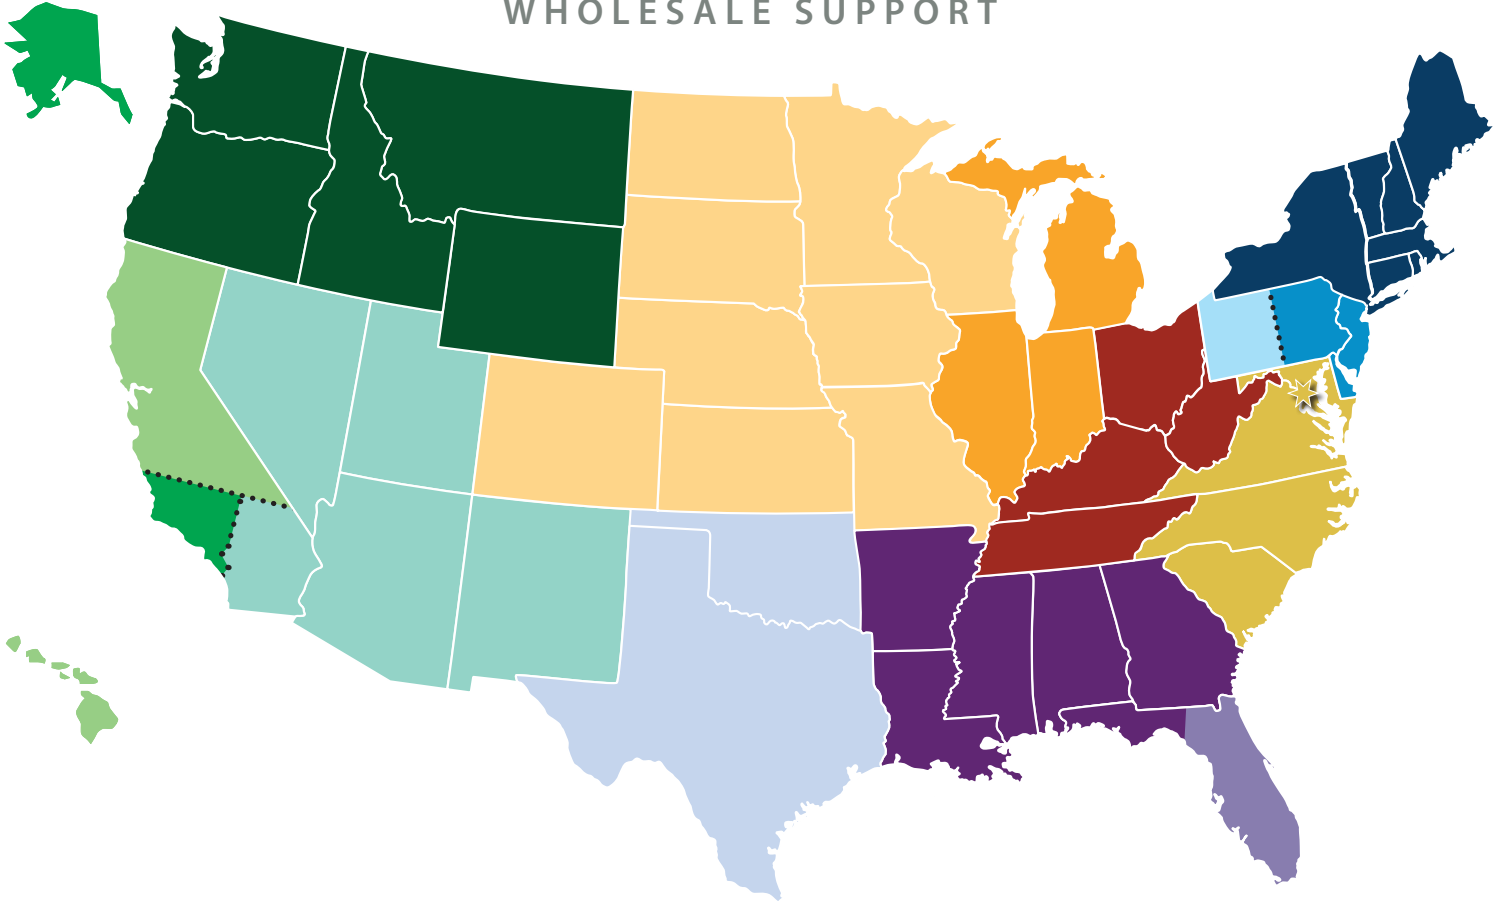

AMS Financial Solutions Group
WHOLESALE SUPPORT

External Support	Internal Support	Business Relationship Manager	Secondary Contact
Kevin Mulvehill	Collin Jones	Jenn Hardy	Bethany Sapienza
		Mariah Mack	Danielle Mestayer
Keith Collier	Nicole Mascio	Liz Warner	Missy Cobb
		Liz Hester	
Bryan Dugan	Joshua Ibe	Liz Hester	Missy Cobb
Nick Kleto	Ashlann Hurley	Kendra Woehl	Missy Cobb
Blake Grant	OPEN	Courtney Boal	Missy Cobb
Matthew Tarter	Frank Mitsos	Amy Lyons	Bethany Sapienza
Mark Mietus	Seth Thompson	Tracy Green	Bethany Sapienza
		Madalyn Davis	Missy Cobb
Ben Thompson	Briana Ford	Bethany Sapienza	Bethany Sapienza
Ernie Jones	Brittany Richardson	Danielle Mestayer	Missy Cobb
		Jessica Thornton	Bethany Sapienza
Jason Wolf	Matt Tomaino	Jennifer Masterson	Missy Cobb
Tresor Bayibsa	Kris Coker	Amanda Alires	Bethany Sapienza
		Emily Henington	Missy Cobb
Rick Gallego	Andrew Bower	Ashley Berg	Bethany Sapienza
		Annie Jarernsin	Missy Cobb
Rene Patino	Cassie Jenson	Meghan Pleima	Danielle Mestayer
		Erin Gibbens	
Robert Dauk	OPEN	Maria Alexiou	Danielle Mestayer
		Jessie Schoonover	Bethany Sapienza