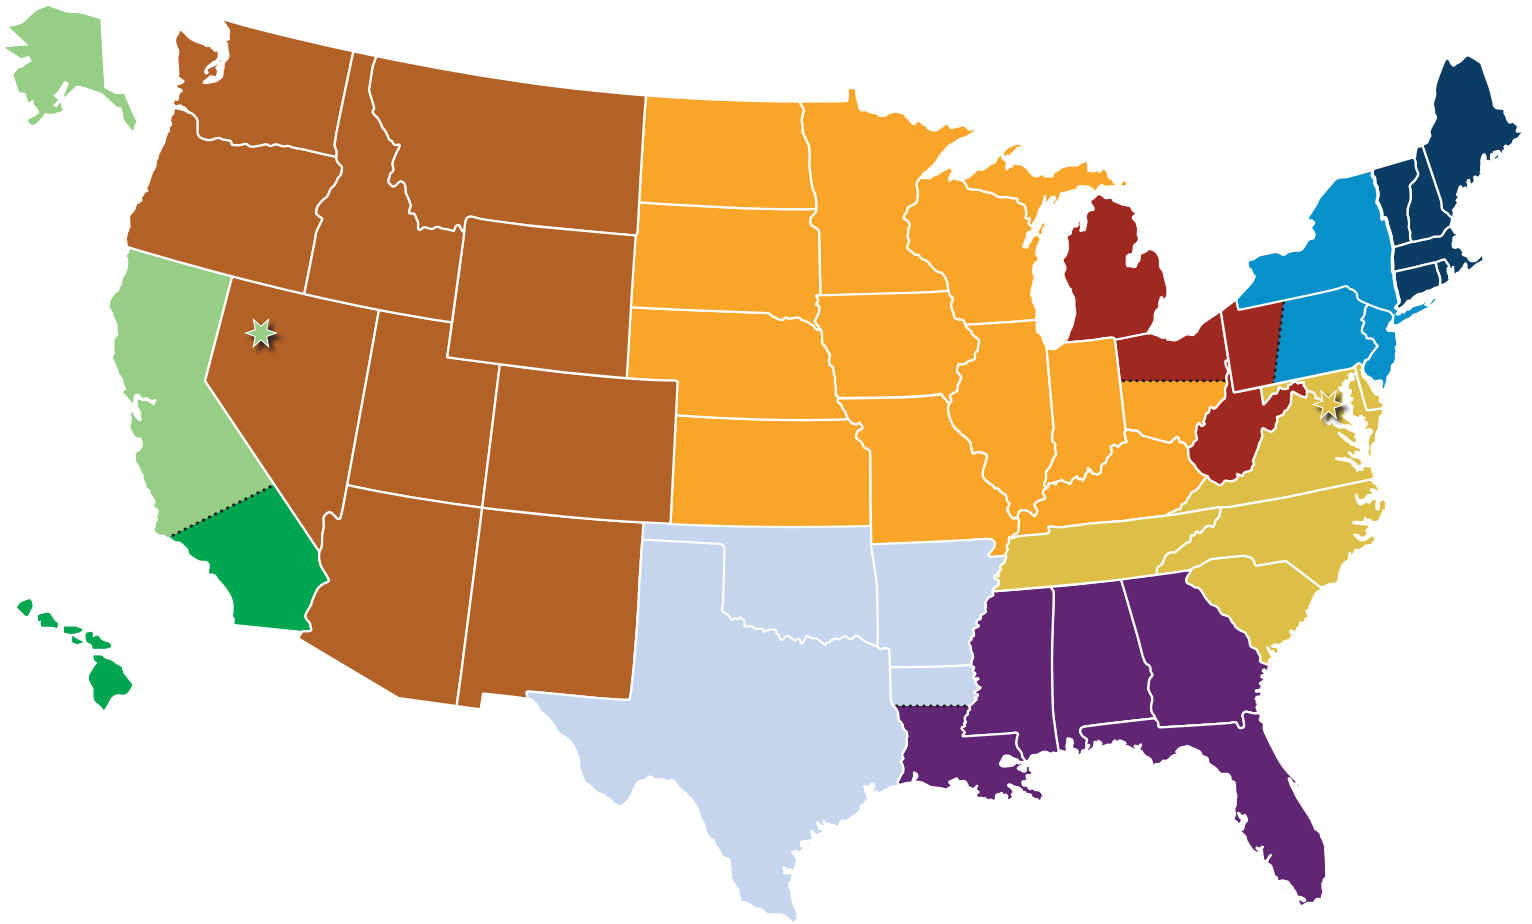

W H O L E S A L E S U P P O R T

External Support	Internal Support	Business Relationship Manager	Secondary Contact
Kevin Mulvehill	Brad Latta	Jenn Hardy	Bethany Sapienza
Darryl Aube	Ashlann Hurley	Liz Warner	Rhonda Lewis
George Ziozios	Ashlann Hurley	Kendra Woehl	Missy Cobb
Blake Grant	Brad Latta	Courtney Boal	Missy Cobb
Mark Mietus	Joseph List	Madalyn Davis	Missy Cobb
Brian Lippillo	Ben Thompson	Bethany Sapienza	Bethany Sapienza
Ernie Jones	Ben Thompson	Danielle Mestayer	Missy Cobb
Tom Thayer	Andrew Bower	Jessie Schoonover	Bethany Sapienza
David Kingsley	Andrew Bower	Amanda Alires	Bethany Sapienza
		Emily Henington	Missy Cobb
Rick Gallego	Joseph List	Kim Alexandre	Bethany Sapienza
		Ashley Berg	