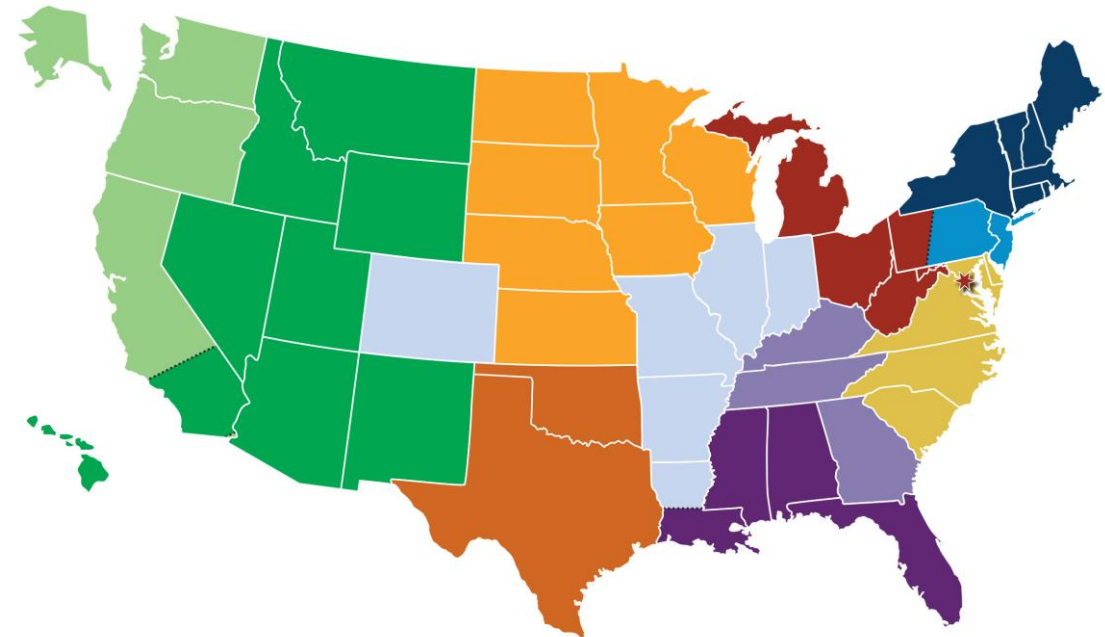

Our goal is to partner with advisors in all aspects of their business.

Madalyn "Maddy" Ford, *Regional Wholesaler*
madalyn.ford@amsfsg.com
800.448.4510 x - 21